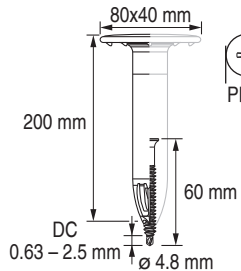

2059349
22.01.2014

S-IDP 4.8S/8040x220

2045840

Rostfrei/Inox/Stainless

2059349