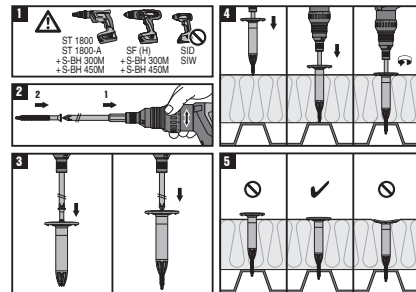

2059349
22.01.2014

S-IDP 4.8S/8040x220

2045840

Rostfrei/Inox/Stainless

2059349