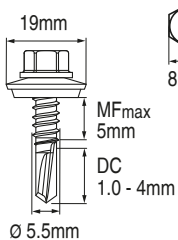

# S-MD 61 LSS 5.5x25

# 2096594

Rostfrei / Inox / Stainless

2089484