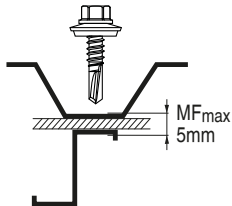

# S-MD 61 LSS 5.5x25

# 2096594

Rostfrei / Inox / Stainless

2089484