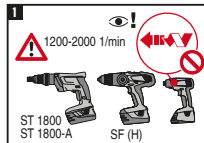

Rostfrei / Inox / Stainless