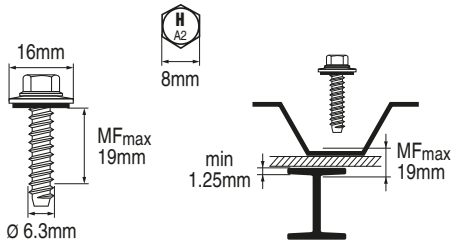

S-MP 54S 6.3x32

283200

Rostfrei / Inox / Stainless A2

2081664